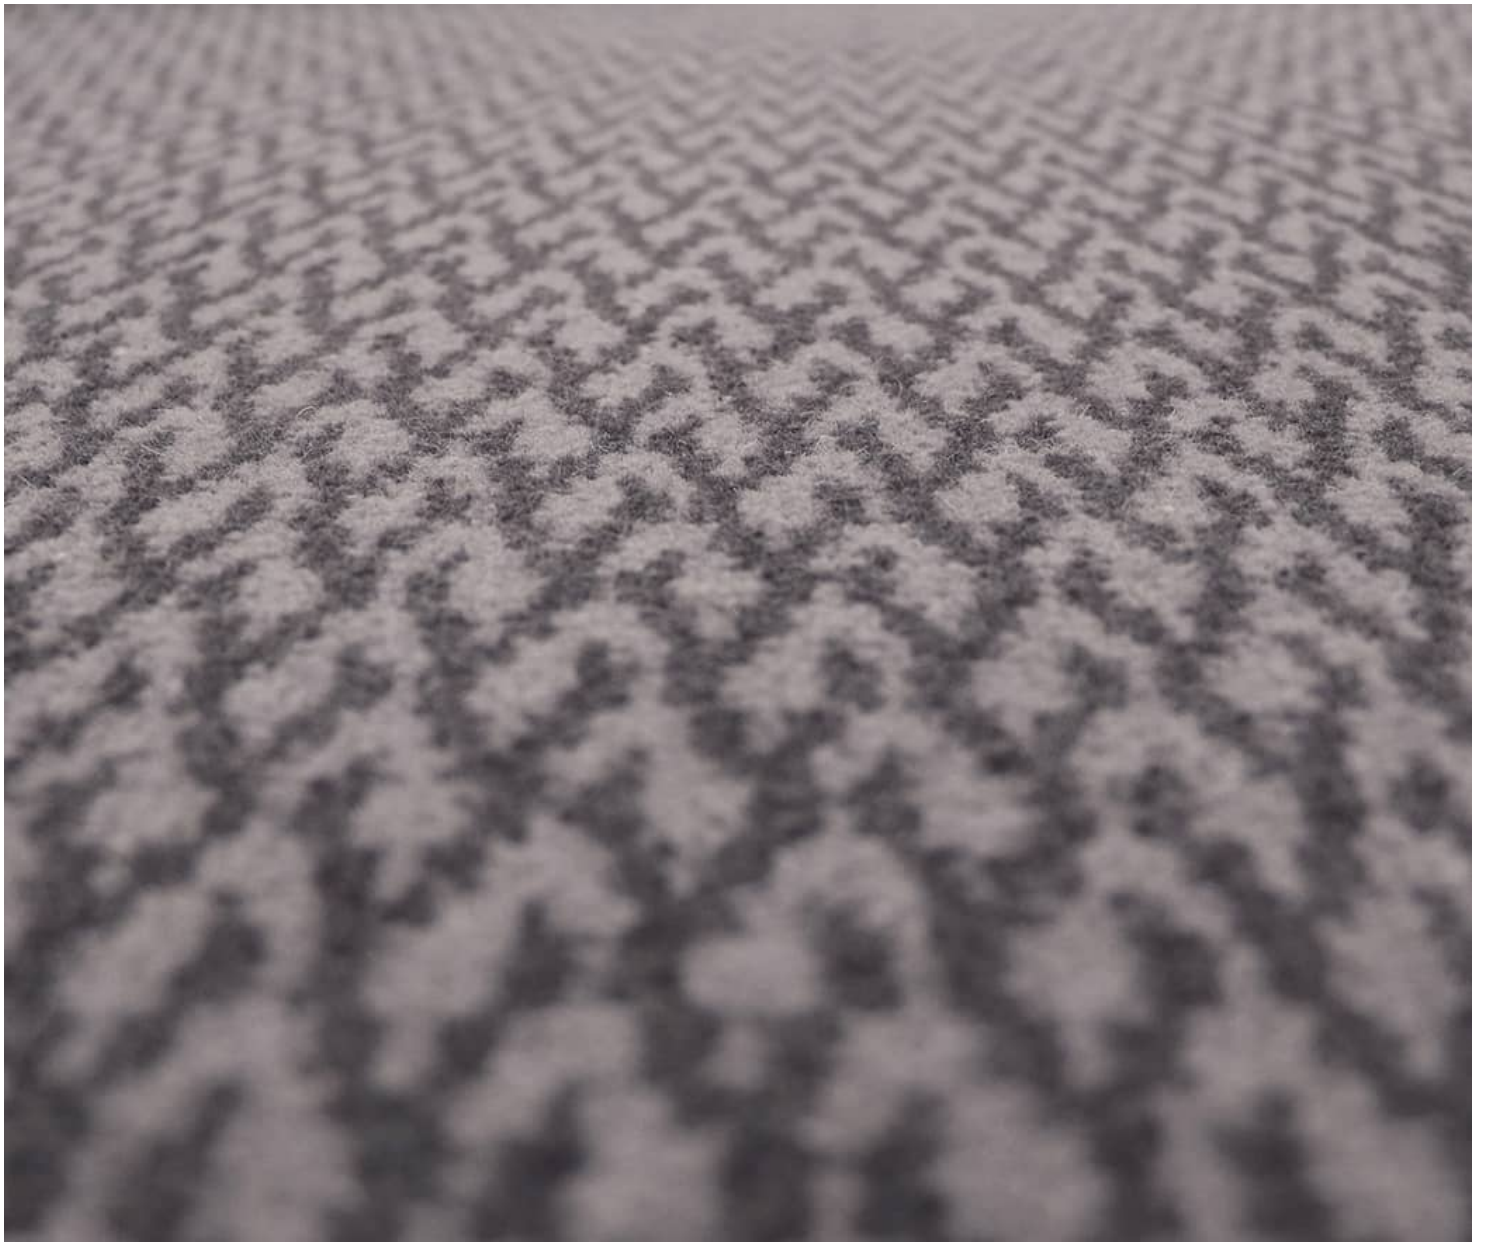

## Lily

**Construction:** Graphic tufted

**Pile:** 80% Wool, 20% Nylon

**Range:** Duo

**Repeat:** Graphic tufted carpet will not pattern match side to side

**Width:** 4m

**Calderdale**<sup>™</sup>

2022 © Calderdale Carpets